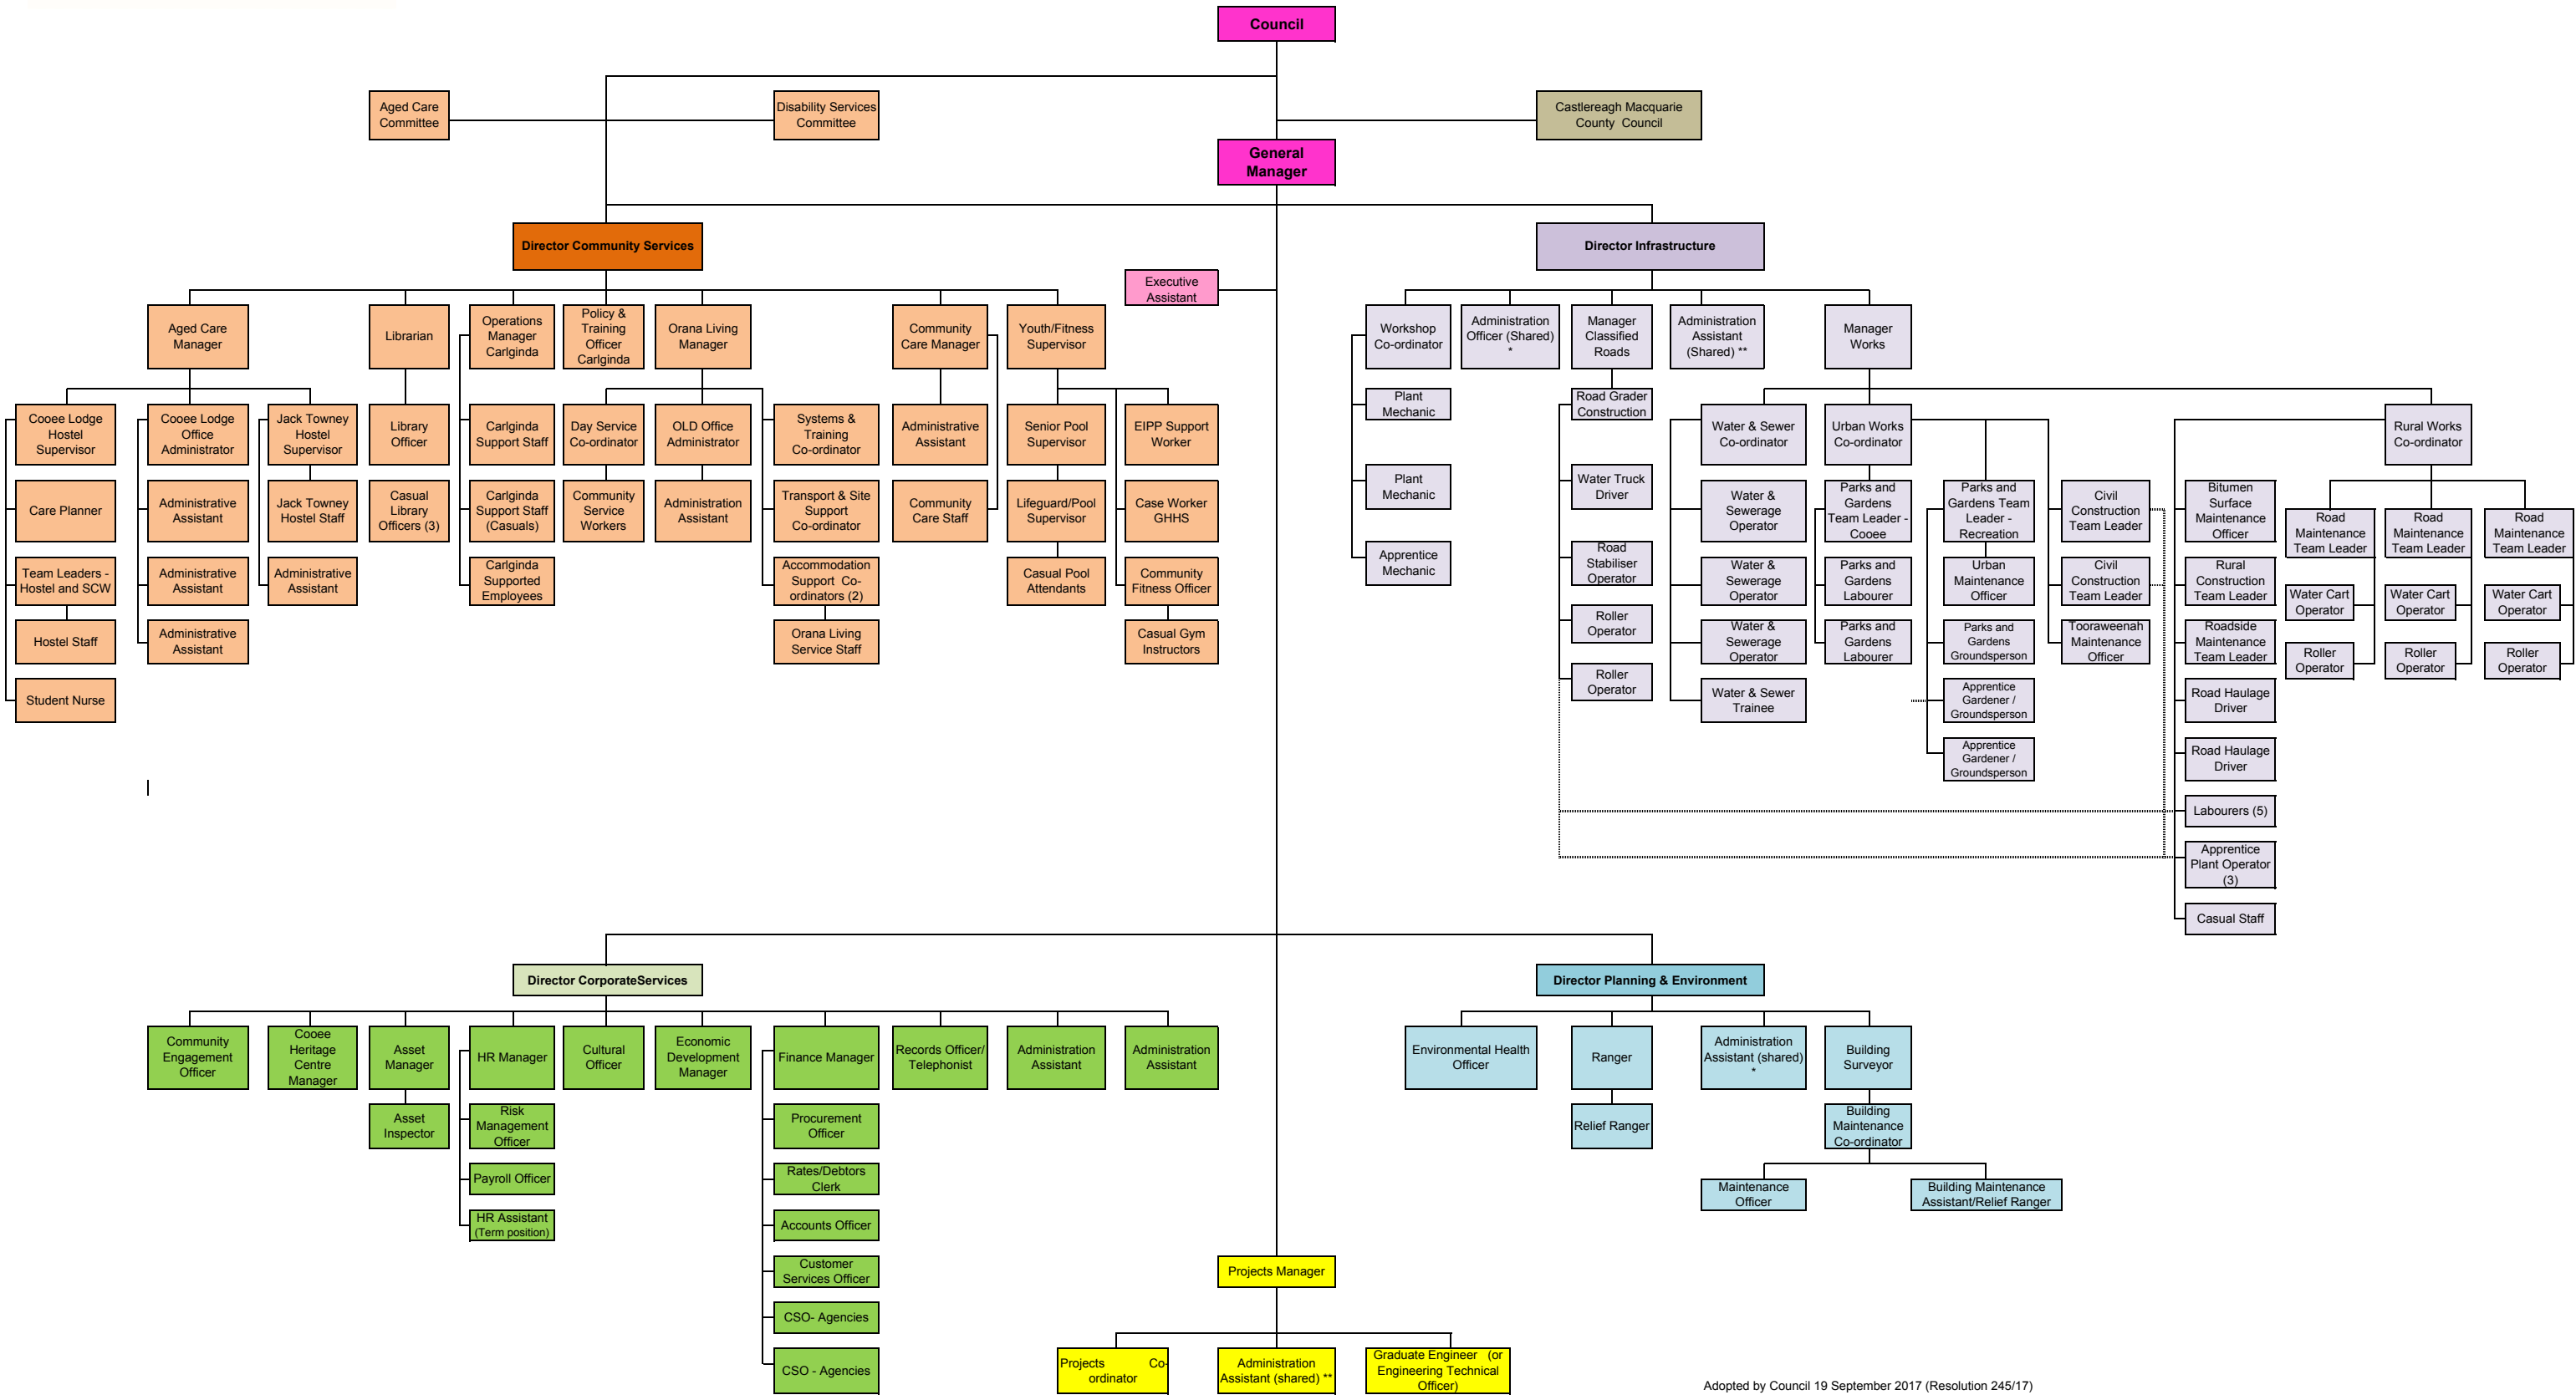

# Gilgandra Shire Council Organisational Structure

Adopted by Council 19 September 2017 (Resolution 245/17)